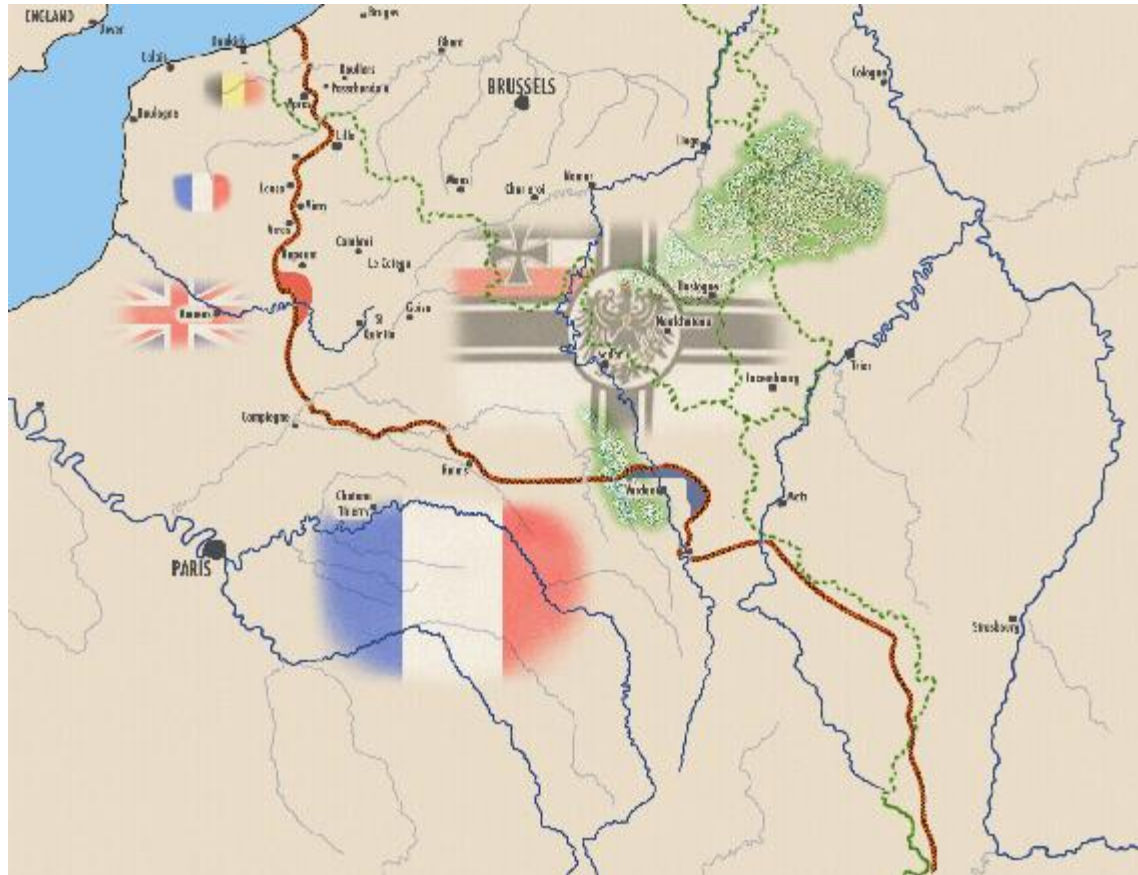

The Western Front